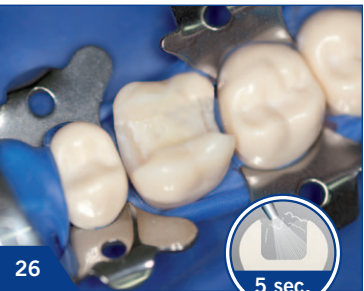

Read Instructions
Futurabond DC / Bifix QM

23

24

3 x

25

20 sec.

26

5 sec.