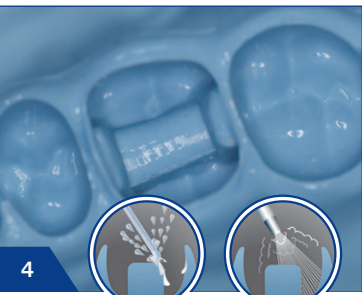

Read Instructions
Modellsilikon / Die silicone

GrandiSO Inlay System Instruction

Try-In

18

19

20

21

22

Read Instructions
Futurabond DC / Bifix QM

23

24

3 x

25

20 sec.

26

5 sec.