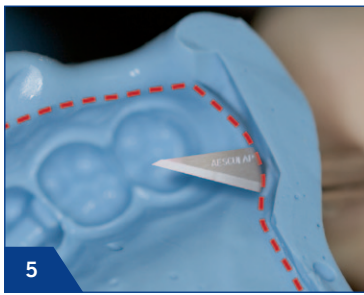

Read Instructions
Modellsilikon / Die silicone

GrandiSO Inlay System Instruction

Try-In

18

19

20

21

22

Read Instructions
Futurabond DC / Bifix QM

23

24

3 x

25

20 sec.

26

5 sec.