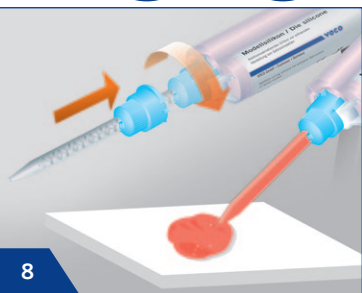

Read Instructions
Modellsilikon / Die silicone

GrandiSO Inlay System Instruction

Try-In

18

19

20

21

22

Read Instructions
Futurabond DC / Bifix QM

23

24

3 x

25

20 sec.

26

5 sec.