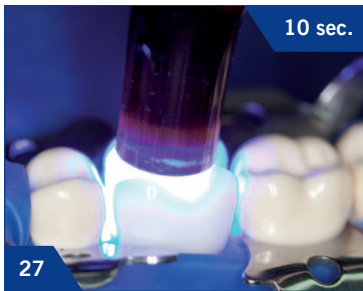

Read Instructions
Futurabond DC / Bifix QM

23

24

3 x

25

20 sec.

26

5 sec.