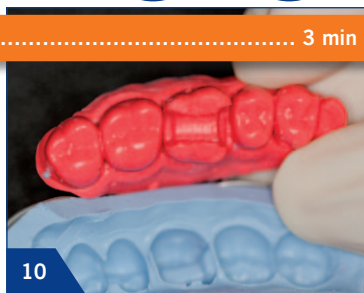

Read Instructions
Modellsilikon / Die silicone

GrandiSO Inlay System Instruction

Try-In

18

19

20

21

22

Read Instructions
Futurabond DC / Bifix QM

23

24

3 x

25

20 sec.

26

5 sec.